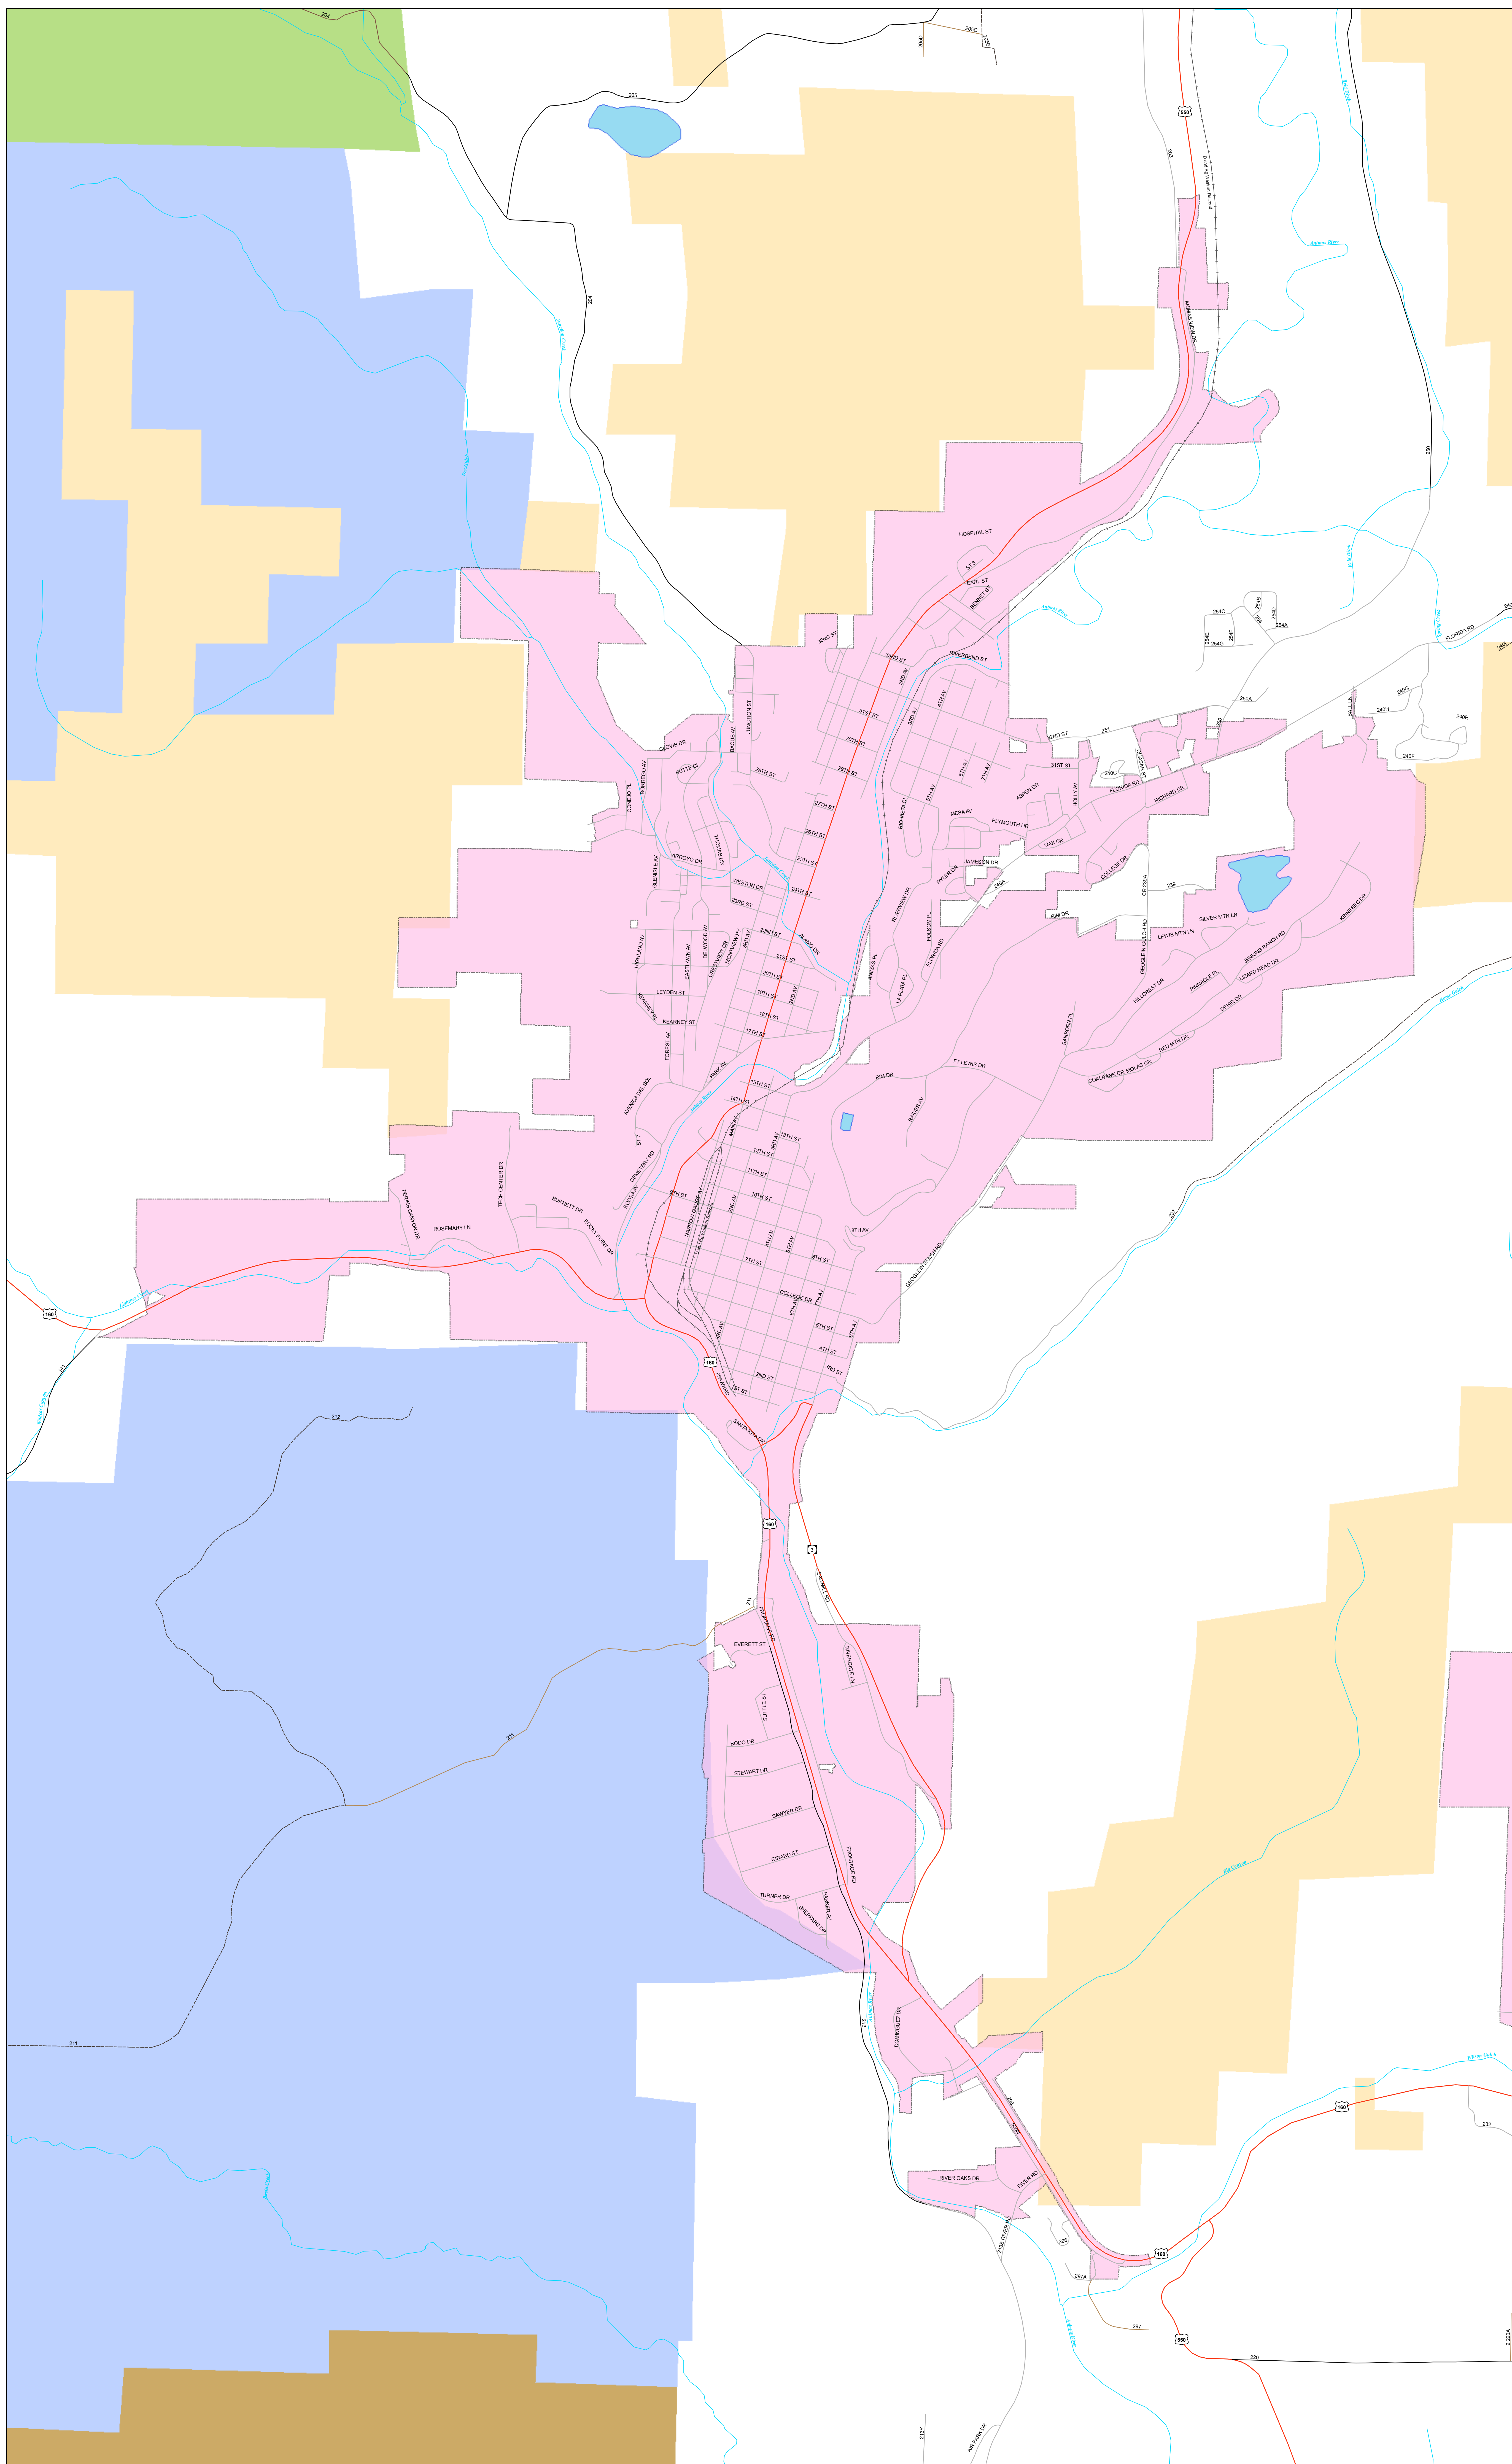

Durango

La Plata

Legend			
	Highways		Lakes
	Paved		Rivers/Streams
	Bladed		Public Lands - Bureau of Land Management
	Gravel		State Lands
	Congested		Forests and Parks
	Railroads		National Parks
	City Limits (various colors)		Indian Reservations
	County Lines		Military Bases
	Cemetery		Wilderness Area/Wildlife Area

The information contained in this map is based on the most currently available data and has been checked for accuracy. CDOT does not guarantee the accuracy of any information presented, is not liable in any respect for any errors or omissions, and is not responsible for determining "fitness for use".